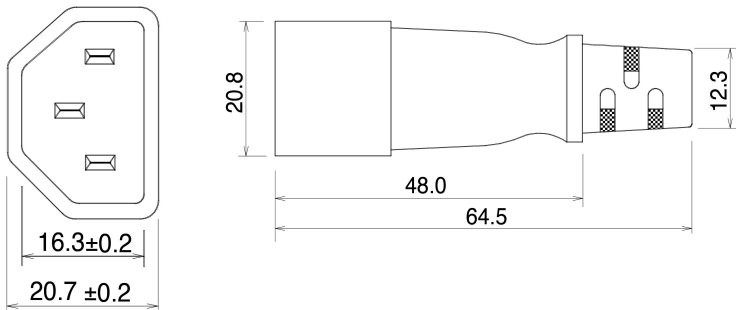

CONNECTORS

Model Number: **MEIC01**
 Product Name: **Male IEC connector C14**

GROUNDING

This product is manufactured for the IT industry where a 10amp connection is required, ie. computers, server boxes or UPS's

PRODUCT SPECIFICATIONS

SANS 60320, SANS 60799, SANS 60227-5, SANS 60884-1, SANS 1411

MAX AMP RATING	10A
VOLTAGE	250V
APPROVALS	DEKRA, VDE, FI, CE BEC
CABLE	H05VV-F 3G0, 75 - 1mm ²

Model Name: **IC01**
 Product Name: **Female IEC connector C13**

MAX AMP RATING	10A
VOLTAGE	250V
APPROVALS	DEKRA
CABLE	H05VV-F 3G0, 75 - 1mm ²

CONNECTORS

Model Name: **MCL01**
Product Name: **Female Clover connector C5**

GROUNDING

This product is manufactured for the IT industry where a 2.5amp connection is required, ie. charging units for laptop.