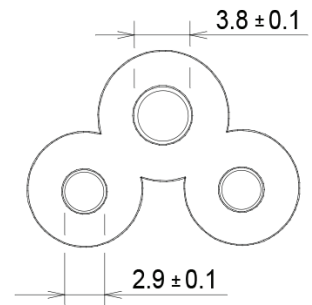

Contact Us

0861102739 / APEX
T +27 11 746 7300

11-12 Apex Road
Apex Industrial Sites
Benoni 1540

Sales@apex-leads.co.za