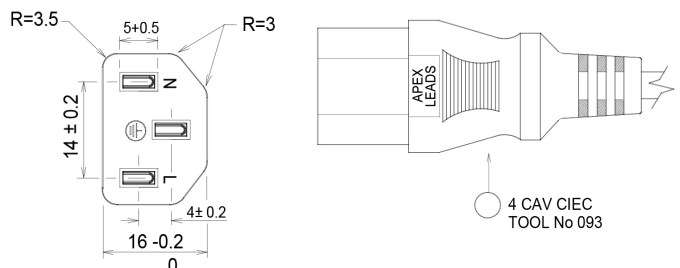

PRODUCT SPECIFICATIONS

SANS 60320, SANS 60799, SANS 60227-5, SANS 60884-1, SANS 1411

MAX AMP RATING	10A
VOLTAGE	250V
APPROVALS	DEKRA, VDE, FI, CE BEC
CABLE	H05VV-F 3G0, 75 - 1mm ²

Model Name: **IC01**
 Product Name: **Female IEC connector C13**

GROUNDING

This product is manufactured for the IT industry where a 10amp connection is required, ie. computers, server boxes or UPS's

PRODUCT SPECIFICATIONS

SANS 60320, SANS 1574, SANS 60227-5, SANS 60799
 SANS 60884-1, SANS 1411

MAX AMP RATING	10A
VOLTAGE	250V
APPROVALS	DEKRA
CABLE	H05VV-F 3G0, 75 - 1mm ²

CONNECTORS

Model Name: **MCL01**
Product Name: **Female Clover connector C5**

GROUNDING

This product is manufactured for the IT industry where a 2.5amp connection is required, ie. charging units for laptop.

11-12 Apex Road
Apex Industrial Sites
Benoni 1540

Sales@apex-leads.co.za

CONNECTORS

Model Number: **IC01**

Product Name: **Female Hot IEC connector C15**

GROUNDING

The Hot IEC Female connector is used to power "Hot" appliances. eg. Electric kettles. The connector is made of Polybutylene Terephthalate (PBT) and flame resistant with 30% glass fibre which can handle high heat, the power supply and appliance generates. The dedicated slot underneath the connector is designed that no normal IEC power connector can be used on the appliance.