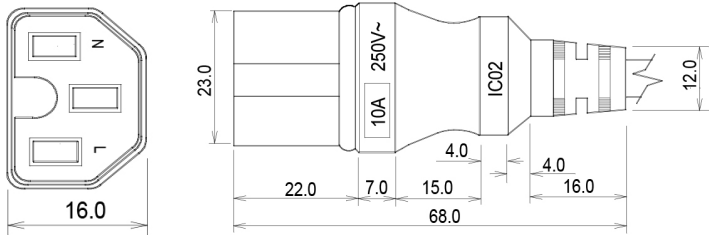

CONNECTORS

Model Number: **IC01**

Product Name: **Female Hot IEC connector C15**

GROUNDING

The Hot IEC Female connector is used to power "Hot" appliances. eg. Electric kettles. The connector is made of Polybutylene Terephthalate (PBT) and flame resistant with 30% glass fibre which can handle high heat, the power supply and appliance generates. The dedicated slot underneath the connector is designed that no normal IEC power connector can be used on the appliance.

PRODUCT SPECIFICATIONS

SANS 60320-1:2008

MAX AMP RATING 10A

VOLTAGE 250V

CABLE H05VV-F 3G0, 75 - 1mm²

Contact Us

0861102739 / APEX
T +27 11 746 7300

11-12 Apex Road
Apex Industrial Sites
Benoni 1540

Sales@apex-leads.co.za