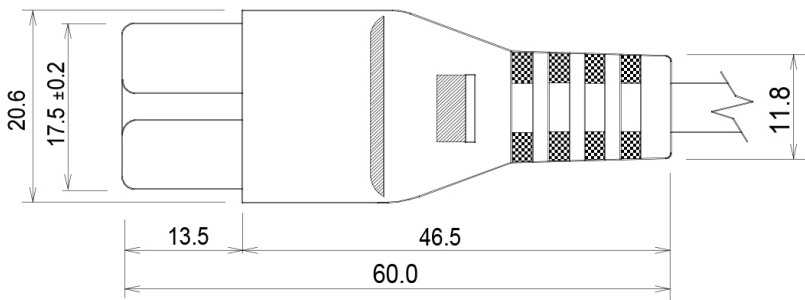

Contact Us

0861102739 / APEX
T +27 11 746 7300

11-12 Apex Road
Apex Industrial Sites
Benoni 1540

Sales@apex-leads.co.za