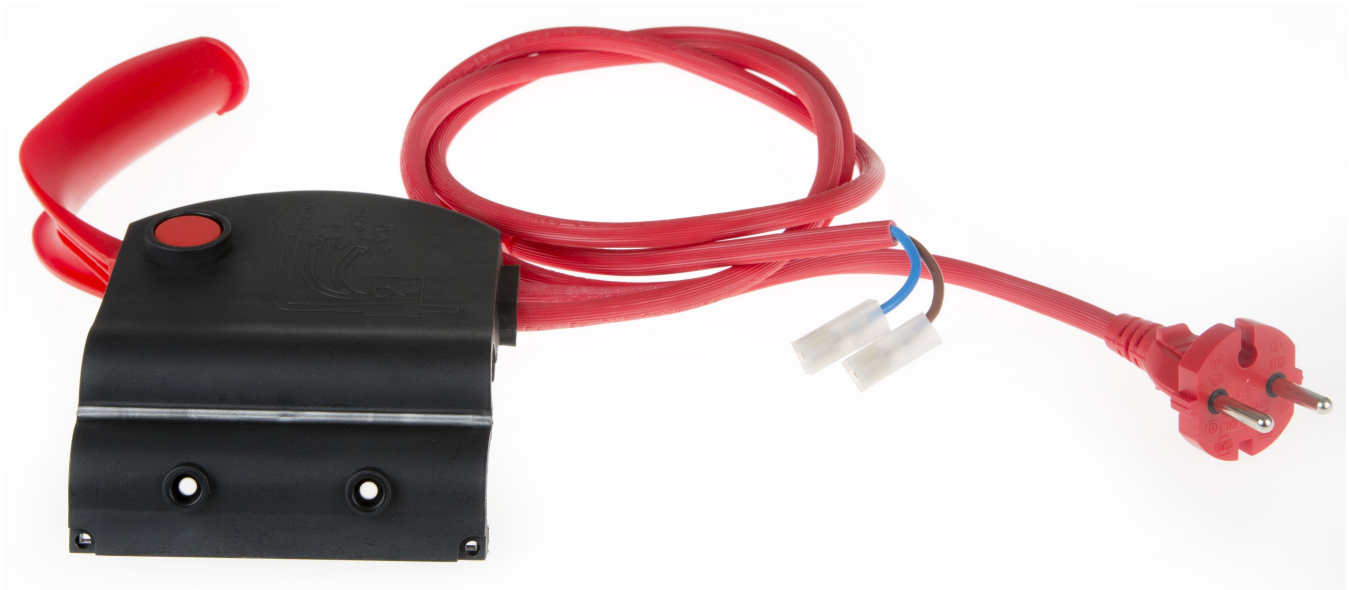

CORD EXTENSIONS & ACCESSORIES

Product Name:
LAWN MOWER ASSEMBLY (PLUG & SWITCH)

UNGROUNDDED

PRODUCT SPECIFICATIONS

MAX AMP RATING	16A	Pigtail length	0.300m
VOLTAGE	250V	Down cable length	1.500m
COLOUR	Red	HO5VV-F2x1.5mm ²	1.5mm ² x 2 core Ribbed Cabtyre